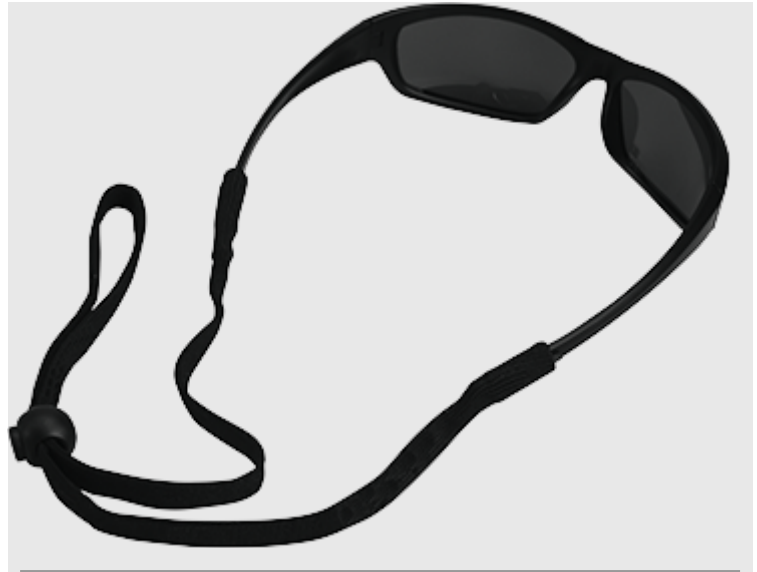

PA30 - Spectacles Cord

Collection: Eye Protection Accessories

Range: Eye Protection

Materials: Nylon, Rubber

Inner Pack: 100

Outer Carton: 20

Product information

Elasticated cord which adjusts to wearer's preference. Universal holder to fit a large variety of spectacles temples.

Eye Protection

PORTWEST eye protection range includes spectacles, safety goggles and visors, designed to protect the eyes and face of the workers from injuries which may occur during working activities. TECHNICAL SPECTACLES: High performance and cutting edge styles. SPORT SPECTACLES: Light weight and modern design. CLASSIC SPECTACLES: Essential PPE safety eyewear styles.

Features

- Elasticated spectacles cord
- Adjustable length for a secure and comfortable fit
- Universal holder to fit most spectacles

PA30 - Spectacles Cord

Commodity Code: 5406000000

Test House

Carton Dimensions/Weight