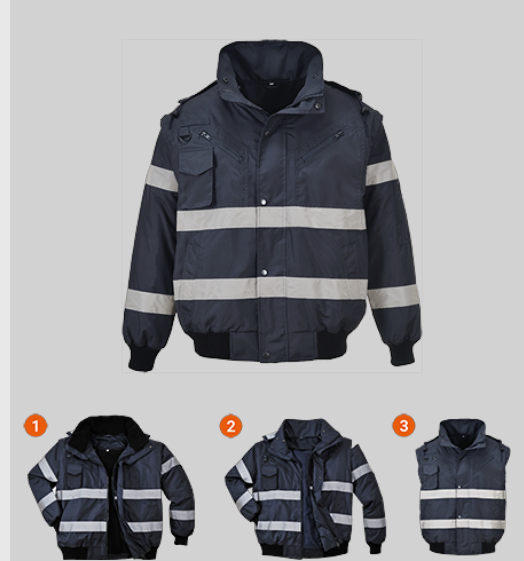

S435 - Iona 4-in-1 Bomber Jacket

Collection: Iona Rainwear

Range: All Weather Protection

Shell Fabric: 300D Breathable: 100% Polyester 300D Oxford, Stain Resistant Finish, Double PU Coated 190g

Lining Fabric: 100% Polyester Fur Lining 365g

Filling Fabric: Sleeve: 100% Polyester Filling, 120g

Product information

Versatile and comfortable protection against all weather conditions. Features include detachable fur lining and collar and zip-out sleeves, making this adaptable garment ideal for changeable weather. Numerous zipped outer and interior pockets afford excellent personal security whilst the addition of reflective tape provides increased visibility in low light conditions.

Standards

EN 343 Class 3:1 X (WP 15,000mm)

EN 17353 Type B3

Iona Rainwear

The Iona™ Collection offers functionality, added visibility and waterproof protection. These garments are certified to the waterproof standard EN 343 (Class 3) and enhanced visibility protection standard EN 17353.

Features

- Extremely water resistant PFAS free Texpel™ Splash Eco fabric finish, water beads away from fabric surface
- Abrasion resistant oxford polyester
- Detachable lining for added versatility in all weather conditions
- Zip out sleeves for multi use
- Knitted cuffs and hem
- Reflective tape for increased visibility