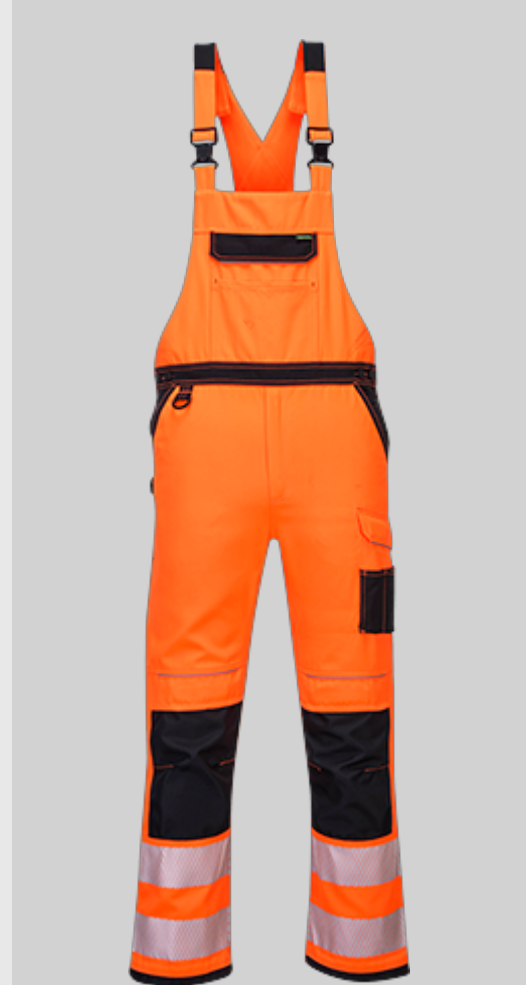

PW344 - PW3 Hi-Vis Bib and Brace

Collection: PW3

Range: High Visibility

Shell Fabric: Titanmill Plus: 65% Polyester, 35% Cotton 300g

Contrast Fabric: 100% Polyester 600D Fabric g

Product information

The PW3 Hi-Vis Bib & Brace combines contemporary design with a modern fit. It offers an impressive range of pockets including a double rule pocket, pre-shaped top loading knee pad pockets and an easy access thigh pocket. Packed full of clever features including HiVisTex Pro reflective tape and an adjustable leg hem for added convenience. Oxford fabric reinforcement at key abrasion points and triple stitching throughout guarantees maximum durability.

Features

- Durable polycotton fabric with Texpel stain resistant finish
- Texpel™ SOS a premium stain resistant finish to repel oil, water and grime
- Extendable leg length (31" to 33")
- Free pair of kneepads included with this bib & brace
- Hammer loop for secure storage of work tools
- Triple-stitched seams for extra durability