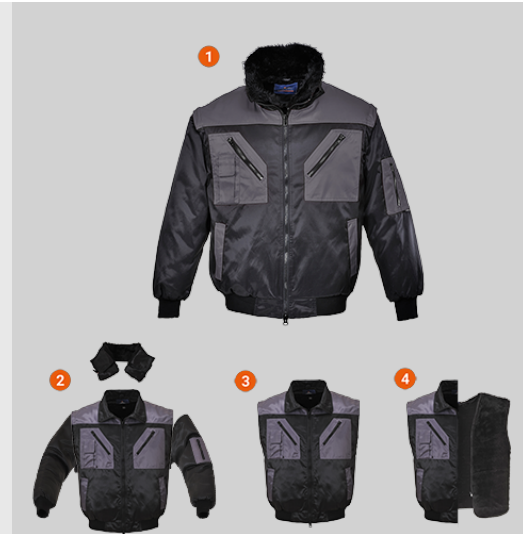

PJ20 - Two Tone Pilot Jacket

Collection: General Workwear

Range: Workwear

Shell Fabric: 60% Cotton, 40% Polyester, Shower-Proof Finish 240g

Lining Fabric: 100% Polyester 50g

Filling Fabric: 100% Polyester Wadding 120g

Removable Fabric: 100% Polyester Fur Lining 440g

Product information

This contemporary, two tone jacket is stylish and practical. Versatile features include; zip out sleeves, multiple secure pockets, removable fur liner and collar. The shower proof outer fabric adds to the appeal of this all weather style.

Features

- High cotton content for superior comfort
- Extremely water resistant PFAS free Texpel™ Splash Eco fabric finish, water beads away from fabric surface
- Jacket can be worn four ways for multi use
- Texpel stain resistant finish repels dirt and stains
- Zip out sleeves for multi use
- Ribbed cuffs for added comfort