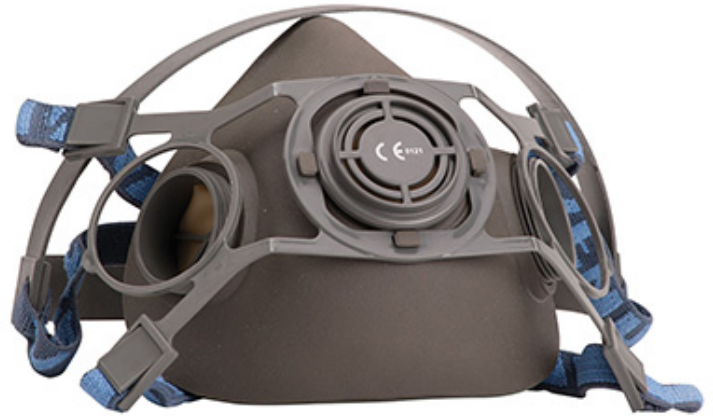

P410 - Auckland Half Mask

Collection: Respiratory Protection

Range: PPE

Materials: TPE

Outer Carton: 36

Product information

Economical Half Mask with a low profile design providing a large field of vision. Manufactured from a durable yet soft non allergic TPE material which provides an excellent fit. The soft, adjustable strap ensures perfect fit to wide face contours. Equipped with a dual (screw in) filter for enhanced breathing comfort. Exhalation valve on the face piece for hot and humid environments. Conforms to EN140:1998. Filters sold separately.

Respiratory Protection

The Portwest industrial range of disposable and reusable respirators includes Half Masks and Full Face Masks designed to offer the most comfortable and best fitting products in the marketplace. Conforming to EN standards EN149 (Particulate Filtering Half Masks), EN140 (Half Masks) and EN136 (Full Face Masks). Complete with a full range of interchangeable filter options on the Half and Full Face Mask styles.

PPE

Portwest Head PPE range applies the latest standards to deliver the highest level of protection. Comfortable and lightweight, the PPE range will ensure a pleasant wear, even for long periods of use. Your safety is our mission.

Standards

EN 140: 1998

Features

- Economical half mask made from soft yet durable TPE
- Compact low profile design for maximum visibility and ease of movement
- Adjustable quick release harness for supreme comfort and convenience
- High performance exhalation valve to reduce heat and provide comfort when used in hot and humid conditions
- Screw-in filters sold separately
- Compatible with filters P900, P920, P940, P950, P970
- Available in 3 sizes (S, M, L) for the perfect fit
- Excellent face fit test performance
- Retail box which aids presentation for retail sales
- CE certified
- UKCA marked