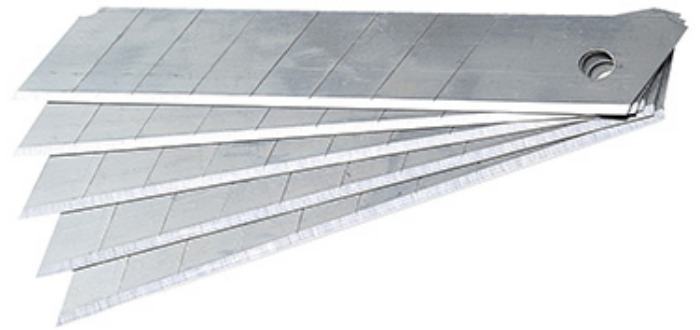

KN93 - Portwest Snap Off KN18 Replacement Blades (10)

Collection: Knives

Range: PPE Accessories

Materials: Carbon Steel

Inner Pack: 240

Outer Carton: 240

Product information

Replacement blades for KN188 cutting edges 10 blades per pack Generic size. 7" snap off blade fits most other designs.

Knives

Portwest knives offer razor sharp precision and are ergonomically designed for easier handling. Using only high quality materials, they are used across a wide variety of industries. You can trust Portwest knives and blades to perform while making safety a priority.

PPE Accessories

Offering you a variety of products that can ensure safety and protection within your workplace. Ranging from visual warnings for indoor and outdoor use, to back support for tasks relating to heavy lifting.

Features

- New style
- Retail tag which aids presentation for retail sales