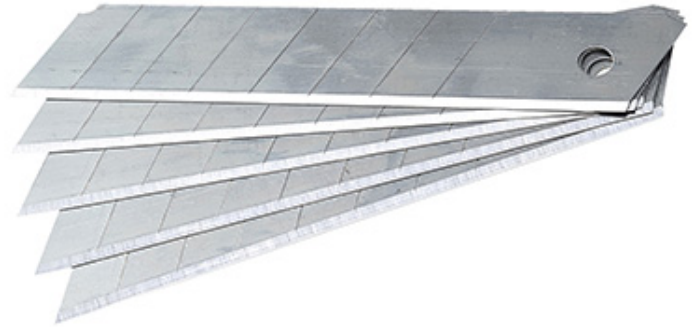

KN93 - Portwest Snap Off KN18 Replacement Blades (10)

Collection: Knives

Range: PPE Accessories

Materials: Carbon Steel

Inner Pack: 240

Outer Carton: 240

Product information

Replacement blades for KN188 cutting edges 10 blades per pack Generic size. 7" snap off blade fits most other designs.

Knives

Portwest knives offer razor sharp precision and are ergonomically designed for easier handling. Using only high quality materials, they are used across a wide variety of industries. You can trust Portwest knives and blades to perform while making safety a priority.

Features

- New style
- Retail tag which aids presentation for retail sales

PRODUCT SPECIFICATION & TECHNICAL DATASHEET

KN93 - Portwest Snap Off KN18 Replacement Blades (10)
Commodity Code: 8211940000

Test House