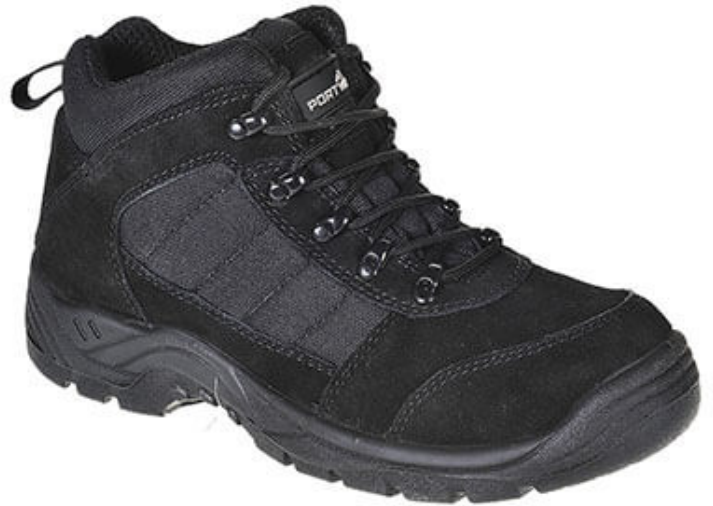

FT63 - Steelite Trouper Boot S1P

Collection: Steelite™ Work

Range: Foot Protection

Material Upper: Cow Suede Leather

Material Outsole: PU/PU

Outer Carton: 10

Product information

S1P Trouper boot in a workwear classic colour of black with breathable inner lining and closed eyelets. Steel toecap and midsole keep you safe.

Steelite™ Work

Fully Compliant with all current standards, ideal for industrial wear with a strong and flexible construction.

Foot Protection

Innovation, design, styling and quality components define the Portwest foot protection collection.

Standards

EN ISO 20345: 2011 S1P

Features

- Popular workwear classic
- Suede and textile upper
- Breathable inner lining
- Back pull-tab for ease of getting onto the foot
- Leather stitched toe bumper
- Pierce resistant steel midsole
- CE certified
- UKCA marked
- Protective steel toecap
- Anti-static footwear
- Energy absorbing seat region