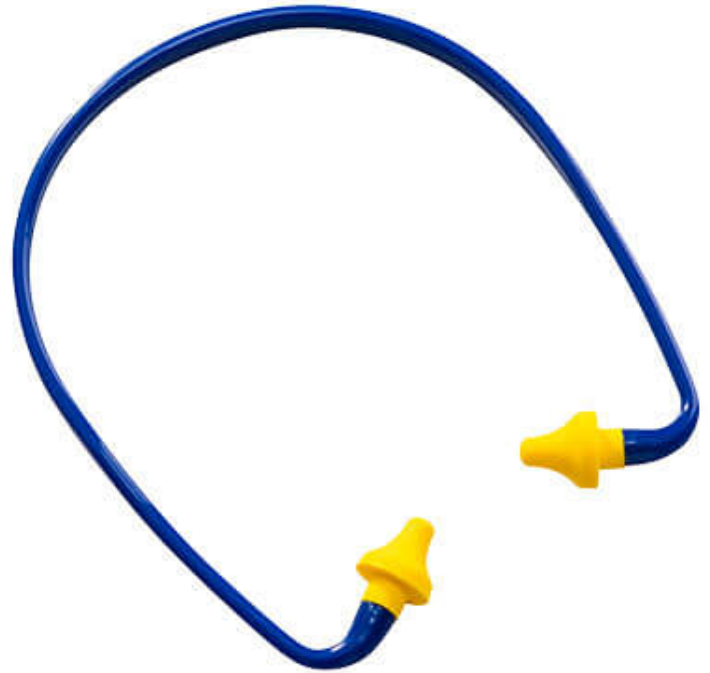

EP17 - Banded Tapered Ear Plugs

Range: PPE

Materials: PU Foam, PP

Inner Pack: 20

Outer Carton: 120

Product information

Taper shaped PU foam ear plugs with PP band offer both ease and comfort, designed for quick insertion and removal. When not in use, the band can be worn around the neck to keep the ear plugs at hand when needed. Banded ear plugs to be worn with band under the chin. Replacement pods EP19 are available.

PPE

Portwest Head PPE range applies the latest standards to deliver the highest level of protection. Comfortable and lightweight, the PPE range will ensure a pleasant wear, even for long periods of use. Your safety is our mission.

Standards

EN 352-2 (SNR 27dB)

Features

- Disposable ear plugs made from soft PU foam
- Designed with a comfort fit
- Easy to fit
- CE certified
- CE-CAT III
- This product is sold in pairs
- Individually packed for vending machines
- New style